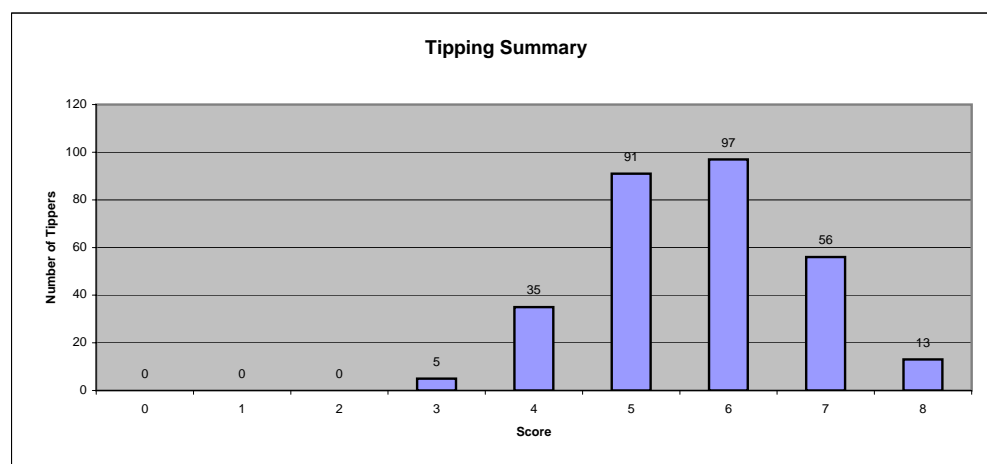

**Winner this round**  
Danielle Nossiter (8/9) 168 points. (Actual 168)

Number of tips submitted	299	79.1%
Average Score this week	5.66	
Wild Cards played	377	
Average Wild Card score	4.88	

Match Results AFL Round 1	# of tippers correct
Coburg 107 d Box Hill 61	169 56.5%
Croatia 2 drew Australia 2	0 0.0%
Sri Lanka 265 d England 261	101 33.8%
North Launceston 174 d Ulverstone 76	225 75.3%
New Norfolk 179 d Kingborough 67	267 89.3%
New York 2 d Florida 1	250 83.6%
Sharks 26 d Newcastle 16	151 50.5%
Wallabies (Australia) 37 d Ireland 15	280 93.6%
Melbourne 66 d Queensland 42	248 82.9%