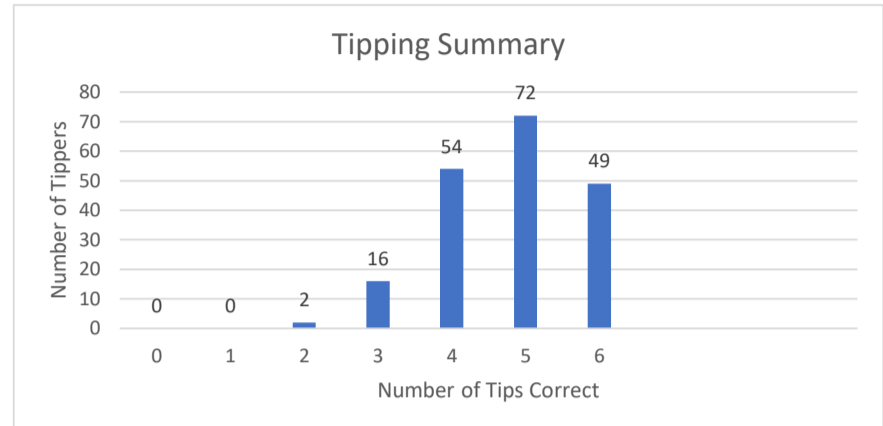

Round 14 tipping stats.		
Tips Entered	160	83%
Average score this week	4.9	
Wild Cards played	1	
Average Wild Card score	-	

AFL Ladder After Round 14		
Team	%	Pts
1 Sydney	150%	48
2 Carlton	110%	36
3 Collingwood	107%	36
4 Essendon	100%	34
5 GWS Giants	114%	32
6 Geelong	109%	32
7 Port Adelaide	109%	32
8 Fremantle	111%	30
9 Western Bulldogs	120%	28
10 Gold Coast	108%	28
11 Melbourne	100%	28
12 Hawthorn	93%	28
13 Brisbane Lions	116%	26
14 St Kilda	92%	20
15 Adelaide	103%	18
16 West Coast	73%	12
17 Richmond	64%	8
18 North Melbourne	62%	4

Match Results AFL Round 14	# of tippers correct
Brisbane Lions 126 d St Kilda 106	156 97.5%
Western Bulldogs 149 d Fremantle 82	97 60.6%
Hawthorn 97 d Richmond 49	93 58.1%
Sydney 109 d Adelaide 67	153 95.6%
Collingwood 119 d North Melbourne 118	157 98.1%
GWS Giants 73 d Port Adelaide 51	133 83.1%

Quarter Tipping Ranking - Quarter 3			
	Tips OK	Hit Rate	Game 1 Pts diff
1 Kathy Wright	12	86%	84
2 Barbara Stewart	12	86%	212
3 Callan Dahmes	12	86%	382
4 Nicole Hayes	12	86%	382
5 Tony Young	11	79%	64
6 Kaye Martindill	11	79%	67
7 Nick Whelan	11	79%	79
8 Steven Maloney	11	79%	82
9 Callum Rawson	11	79%	84
10 Nick Murnane	11	79%	85
11 Shaun Heather	11	79%	92
12 Brian Fleming	11	79%	106
13 Aidan Donovan	11	79%	129
14 Felicity Walsh	11	79%	228
15 Rori Barwick	11	79%	246
16 Glenn Wheeler	11	79%	282
17 Jack Curtis	11	79%	382
18 Tristan Barnett	11	79%	382
19 Zac Owens	10	71%	57
20 Nicole Lansky	10	71%	62

Supporters' Summary		
Team Followed	Backed	Ducked
Brisbane Lions	5	-
St Kilda	1	11
Western Bulldogs	4	2
Fremantle	-	-
Richmond	10	4
Hawthorn	18	2
Adelaide	-	-
Sydney	6	-
North Melbourne	-	10
Collingwood	17	-
GWS Giants	-	-
Port Adelaide	-	1

Regional Challenge		
Region	Num	Hit Rate
South	111	60.4%
North	77	59.8%

Gender Challenge		
Gender	Num	Hit Rate
Male	134	60.1%
Female	57	59.7%

Supporter's Challenge		
Team	Num	Hit Rate
Western Bulldogs	6	62.1%
Essendon	13	61.9%
Adelaide	2	61.3%
Collingwood	23	61.1%
Carlton	27	60.7%
Sydney	7	60.4%
Brisbane Lions	8	60.3%
North Melbourne	12	59.9%
Hawthorn	23	59.8%
Geelong	14	59.4%
St Kilda	13	59.4%
Melbourne	11	59.2%
(none)	12	58.5%
Richmond	16	58.3%
West Coast	3	58.3%
Port Adelaide	1	57.5%
Fremantle	1	53.3%

Hot Tip Summary		
	Survivors	147
	Dropouts	45
Team	Count	In Hand
Adelaide	-	147
Brisbane Lions	-	147
Carlton	-	147
Collingwood	124	✓ 23
Essendon	-	147
Fremantle	2	✗ 147
Geelong	-	147
Gold Coast	-	147
GWS Giants	-	147
Hawthorn	8	✓ 139
Melbourne	-	147
North Melbourne	-	147
Port Adelaide	7	✗ 147
Richmond	-	147
St Kilda	1	✗ 147
Sydney	15	✓ 132
West Coast	-	147
Western Bulldogs	-	147