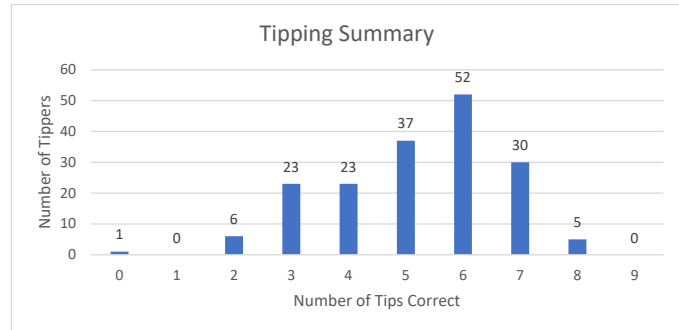

AFL Ladder After Round 17			
Team	%	Pts	
1 Geelong	136%	48	
2 Melbourne	133%	48	
3 Fremantle	124%	48	
4 Brisbane Lions	124%	44	
5 Carlton	117%	44	
6 Collingwood	106%	44	
7 Sydney	120%	40	
8 Richmond	116%	36	
9 St Kilda	104%	36	
10 Western Bulldogs	110%	32	
11 Gold Coast	109%	32	
12 Port Adelaide	109%	32	
13 GWS Giants	89%	20	
14 Hawthorn	87%	20	
15 Adelaide	83%	20	
16 Essendon	82%	20	
17 West Coast	56%	8	
18 North Melbourne	52%	4	

Quarter Tipping Ranking - Quarter 3				
				Game 1
	Tips OK	Hit Rate		Pts diff
1 Ross Burridge	38	84%		104
2 Lee Beaumont	37	82%		175
3 Anita Bourn	37	82%		514
4 Craig Owens	36	80%		104
5 Tyler Carter	35	78%		92
6 Anne Bassett	35	78%		97
7 Lindsay Garwood	35	78%		98
8 Diane Izbicki	35	78%		151
9 Alanna Cannon	35	78%		172
10 Eric Hermanis	34	76%		91
11 James Teirney	34	76%		139
12 Greg Williams	34	76%		161
13 Teresa Harris	34	76%		181
14 Mark Bresnehan	34	76%		268
15 Rocky Findlater	33	73%		45
16 Lisa Harris	33	73%		57
17 Adam Foster	33	73%		66
18 Chris Lord	33	73%		68
19 Steve Robertson	33	73%		69
20 Lisa Hoffman	33	73%		93

Match Results AFL Round 17		# of tippers correct	
Geelong 91 d Melbourne 63		62	50.4%
Sydney 120 d Western Bulldogs 67		99	80.5%
Collingwood 88 d North Melbourne 81		120	97.6%
Gold Coast 94 d Richmond 92		37	30.1%
Fremantle 111 d St Kilda 70		59	48.0%
Port Adelaide 84 d GWS Giants 29		106	86.2%
Essendon 100 d Brisbane Lions 90		3	2.4%
Hawthorn 86 d Adelaide 54		105	85.4%
Carlton 116 d West Coast 53		109	88.6%

Supporters' Summary			
Team Followed	Backed	Ducked	
Geelong	12	-	
Melbourne	7	-	
Sydney	5	-	
Western Bulldogs	3	2	
Collingwood	14	-	
North Melbourne	-	12	
Gold Coast	1	-	
Richmond	13	1	
St Kilda	5	4	
Fremantle	-	-	
Port Adelaide	-	-	
GWS Giants	-	-	
Brisbane Lions	2	-	
Essendon	1	5	
Hawthorn	9	1	
Adelaide	-	1	
West Coast	1	-	
Carlton	16	-	

Hot Tip Summary			
	Survivors	17	
	Dropouts	18	
Team	Count	In Hand	
Adelaide	-	-	
Brisbane Lions	-	17	
Carlton	17	✓	
Collingwood	-	17	
Essendon	-	17	
Fremantle	-	17	
Geelong	-	-	
Gold Coast	-	17	
GWS Giants	1	✗	
Hawthorn	-	17	
Melbourne	-	-	
North Melbourne	-	17	
Port Adelaide	-	17	
Richmond	15	✗	
St Kilda	-	17	
Sydney	-	17	
West Coast	-	17	
Western Bulldogs	-	17