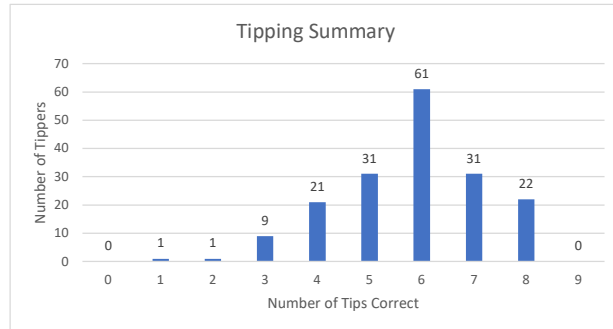

Round 20 tipping stats.		
Tips Entered	130	73%
Average score this week	6.3	
Wild Cards played	8	
Average Wild Card score	6.1	

AFL Ladder After Round 20			
Team	%	Pts	
1 Geelong	136%	60	
2 Melbourne	132%	56	
3 Collingwood	106%	56	
4 Sydney	126%	52	
5 Brisbane Lions	123%	52	
6 Fremantle	115%	50	
7 Carlton	113%	48	
8 St Kilda	104%	44	
9 Richmond	114%	42	
10 Western Bulldogs	109%	40	
11 Gold Coast	103%	36	
12 Port Adelaide	105%	32	
13 Hawthorn	93%	28	
14 Essendon	90%	28	
15 Adelaide	85%	24	
16 GWS Giants	83%	20	
17 West Coast	60%	8	
18 North Melbourne	55%	8	

Match Results AFL Round 20	# of tippers correct	
Melbourne 85 d Fremantle 39	74	56.9%
Collingwood 88 d Port Adelaide 82	103	79.2%
Sydney 112 d GWS Giants 39	121	93.1%
St Kilda 75 d Hawthorn 63	97	74.6%
Geelong 94 d Western Bulldogs 66	122	93.8%
Adelaide 84 d Carlton 55	7	5.4%
Gold Coast 107 d West Coast 104	122	93.8%
Richmond 104 d Brisbane Lions 97	50	38.5%
Essendon 114 d North Melbourne 66	128	98.5%

Quarter Tipping Ranking - Quarter 4			
	Tips OK	Hit Rate	Game 1 Pts diff
1 Jarad Hughes	22	81%	60
2 Guy Crichton	22	81%	68
3 Nick Murnane	22	81%	81
4 Nick Holland	22	81%	121
5 Craig Owens	22	81%	126
6 Jake Richardson	21	78%	43
7 Daniel Tucker	21	78%	61
8 Shaun Heather	21	78%	86
9 Heath Gilmour	21	78%	89
10 Glenn Wheeler	21	78%	100
11 Michael Seddon	21	78%	103
12 Craig McKinlay	21	78%	136
13 Wayne Tucker	21	78%	145
14 Mark Richardson	21	78%	163
15 Craig Williams	21	78%	175
16 Gary Banelis	21	78%	196
17 Lisa Harris	20	74%	51
18 Greg Williams	20	74%	52
19 Lee Beaumont	20	74%	54
20 Lisa Snyman	20	74%	72

Supporters' Summary		
Team Followed	Backed	Ducked
Fremantle	-	-
Melbourne	5	-
Collingwood	15	1
Port Adelaide	-	-
Sydney	5	-
GWS Giants	-	-
St Kilda	10	1
Hawthorn	8	3
Geelong	12	-
Western Bulldogs	1	4
Adelaide	-	2
Carlton	16	-
Gold Coast	1	-
West Coast	1	-
Richmond	13	3
Brisbane Lions	3	-
Essendon	8	-
North Melbourne	-	10

Hot Tip Summary		
Survivors	0	
Dropouts	6	
Team	Count	In Hand
Adelaide	-	-
Brisbane Lions	2 *	-
Carlton	-	-
Collingwood	-	-
Essendon	-	-
Fremantle	-	-
Geelong	-	-
Gold Coast	-	-
GWS Giants	1 *	-
Hawthorn	-	-
Melbourne	-	-
North Melbourne	-	-
Port Adelaide	2 *	-
Richmond	-	-
St Kilda	-	-
Sydney	-	-
West Coast	-	-
Western Bulldogs	-	-