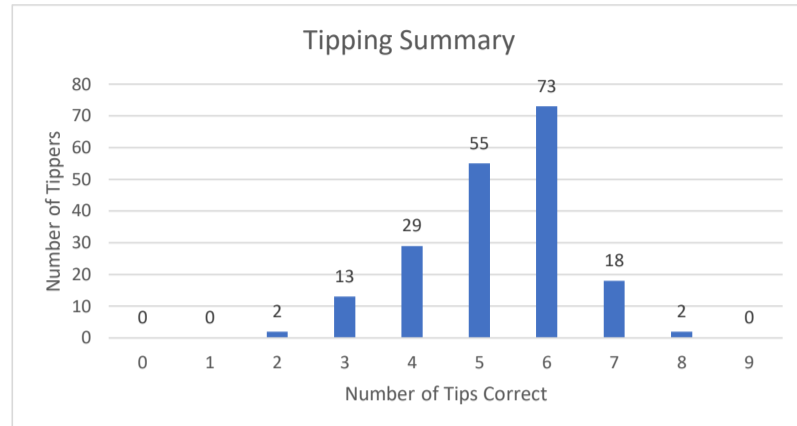

Round 20 tipping stats.			
Tips Entered	153	80%	
Average score this week	5.1		
Wild Cards played	7		
Average Wild Card score	5.4		

AFL Ladder After Round 20		
Team	%	Pts
1 Sydney	137%	56
2 Brisbane Lions	120%	50
3 Fremantle	118%	50
4 Carlton	113%	48
5 GWS Giants	112%	48
6 Geelong	109%	48
7 Port Adelaide	107%	48
8 Western Bulldogs	120%	44
9 Hawthorn	104%	44
10 Essendon	96%	42
11 Melbourne	101%	40
12 Collingwood	100%	40
13 Gold Coast	101%	36
14 St Kilda	100%	32
15 Adelaide	100%	30
16 West Coast	68%	12
17 North Melbourne	65%	8
18 Richmond	64%	8

Match Results AFL Round 20	# of tippers correct	
Port Adelaide 79 d Carlton 65	21	13.7%
Geelong 106 d North Melbourne 66	128	83.7%
Brisbane Lions 93 d Gold Coast 65	116	75.8%
St Kilda 108 d Essendon 55	39	25.5%
GWS Giants 85 d Melbourne 83	98	64.1%
Fremantle 110 d West Coast 75	149	97.4%
Collingwood 93 d Richmond 67	140	91.5%
Western Bulldogs 87 d Sydney 48	18	11.8%
Hawthorn 124 d Adelaide 58	78	51.0%

Quarter Tipping Ranking - Quarter 4			
	Tips OK	Hit Rate	Game 1 Pts diff
1 Nick Whelan	15	83%	85
2 Ann-Maree Barwic	15	83%	106
3 Callum Rawson	15	83%	108
4 Neil Oliver	15	83%	372
5 Brodrick Overton	15	83%	372
6 Chris Hughes	14	78%	68
7 Anne Bassett	14	78%	94
8 Kaye Martindill	14	78%	207
9 Zac Clayton	14	78%	259
10 Callan Dahmes	14	78%	372
11 Jack Curtis	14	78%	372
12 Michael Verrier	13	72%	75
13 Sarah Dahmes	13	72%	76
14 Jeremy Hill	13	72%	84
15 Kylie Bennett	13	72%	84
16 Rocky Findlater	13	72%	84
17 Brad Barwick	13	72%	85
18 Kathryn Atkinson	13	72%	103
19 Rodney Steven	13	72%	106
20 Shannon Hill	13	72%	118

Supporters' Summary		
Team Followed	Backed	Ducked
Carlton	19	1
Port Adelaide	-	-
North Melbourne	3	7
Geelong	13	-
Gold Coast	-	-
Brisbane Lions	5	1
St Kilda	9	2
Essendon	11	1
Melbourne	8	3
GWS Giants	-	-
Fremantle	-	-
West Coast	1	2
Collingwood	15	3
Richmond	2	10
Sydney	6	-
Western Bulldogs	2	4
Adelaide	-	-
Hawthorn	14	3

Regional Challenge		
Region	Num	Hit Rate
South	111	60.9%
North	76	60.2%

Gender Challenge		
Gender	Num	Hit Rate
Male	133	60.7%
Female	57	59.9%

Supporter's Challenge		
Team	Num	Hit Rate
Western Bulldogs	6	63.2%
Essendon	13	61.6%
Adelaide	2	61.4%
Carlton	27	61.1%
Collingwood	23	61.1%
Brisbane Lions	8	61.0%
Hawthorn	23	60.7%
Sydney	7	60.4%
Geelong	14	60.3%
Port Adelaide	1	60.2%
St Kilda	13	60.1%
North Melbourne	12	59.6%
Melbourne	11	59.6%
(none)	12	59.6%
West Coast	3	59.3%
Richmond	15	58.7%
Fremantle	1	55.6%

Hot Tip Summary		
	Survivors	0
	Dropouts	0
Team	Count	In Hand
Adelaide	-	-
Brisbane Lions	-	-
Carlton	-	-
Collingwood	-	-
Essendon	-	-
Fremantle	-	-
Geelong	-	-
Gold Coast	-	-
GWS Giants	-	-
Hawthorn	-	-
Melbourne	-	-
North Melbourne	-	-
Port Adelaide	-	-
Richmond	-	-
St Kilda	-	-
Sydney	-	-
West Coast	-	-
Western Bulldogs	-	-