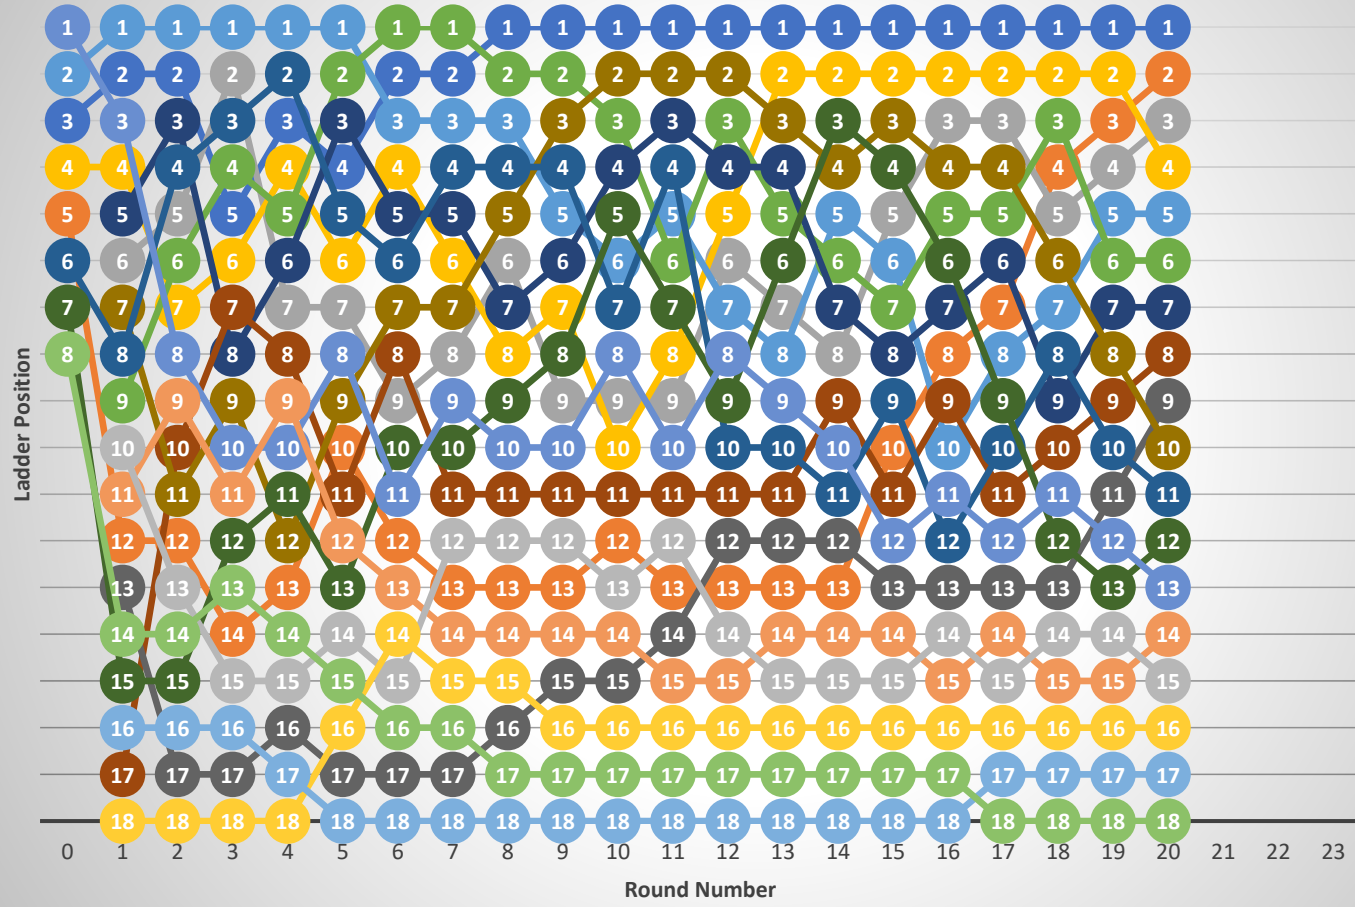

AFL Ladder Round by Round

- SYD
- BRL
- FRE
- CAR
- GWS
- GEE
- PAP
- WBG
- HAW
- ESS
- MEL
- COL
- GCS
- STK
- ACR
- WCE
- KAN
- RIC