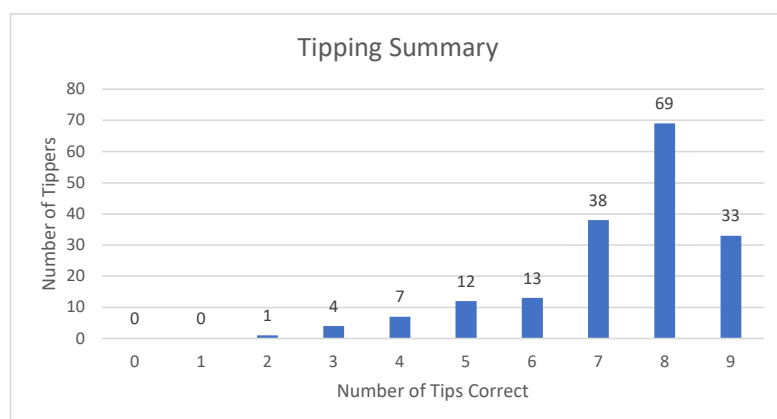

Round 22 tipping stats.			
Tips Entered	132	75%	
Average score this week	7.8		
Wild Cards played	11		
Average Wild Card score	8.3		

AFL Ladder After Round 22			
Team	%	Pts	
1 Geelong	140%	68	
2 Sydney	128%	60	
3 Melbourne	128%	60	
4 Brisbane Lions	124%	60	
5 Collingwood	104%	60	
6 Fremantle	116%	58	
7 Richmond	119%	50	
8 Carlton	109%	48	
9 Western Bulldogs	108%	44	
10 St Kilda	100%	44	
11 Port Adelaide	107%	36	
12 Gold Coast	99%	36	
13 Hawthorn	90%	32	
14 Adelaide	89%	32	
15 Essendon	85%	28	
16 GWS Giants	85%	24	
17 West Coast	61%	8	
18 North Melbourne	57%	8	

Match Results AFL Round 22	# of tippers correct	
Brisbane Lions 81 d St Kilda 66	116	87.9%
Western Bulldogs 62 d GWS Giants 57	125	94.7%
Adelaide 103 d North Melbourne 74	127	96.2%
Geelong 119 d Gold Coast 59	128	97.0%
Melbourne 79 d Carlton 74	116	87.9%
Fremantle 71 d West Coast 47	129	97.7%
Richmond 128 d Hawthorn 67	122	92.4%
Sydney 77 d Collingwood 50	95	72.0%
Port Adelaide 146 d Essendon 62	65	49.2%

Quarter Tipping Ranking - Quarter 4			
	Tips OK	Hit Rate	Game 1 Pts diff
1 Nick Murnane	36	80%	139
2 Michael Seddon	36	80%	161
3 Jarad Hughes	35	78%	83
4 Shaun Heather	35	78%	126
5 Daniel Tucker	35	78%	149
6 Adam Foster	35	78%	150
7 Craig Owens	35	78%	169
8 Wayne Tucker	35	78%	173
9 Mark Richardson	35	78%	233
10 Greg Williams	34	76%	104
11 Ben Lohberger	34	76%	110
12 Heath Gilmour	34	76%	129
13 Craig McKinlay	34	76%	174
14 Nick Holland	34	76%	175
15 Craig Williams	34	76%	213
16 Christine Dennison	34	76%	230
17 Teresa Harris	34	76%	235
18 Gary Banelis	34	76%	240
19 Joel Isbister	34	76%	264
20 Chris Noye	34	76%	318

Supporters' Summary		
Team Followed	Backed	Ducked
St Kilda	3	7
Brisbane Lions	4	-
Western Bulldogs	5	-
GWS Giants	-	-
Adelaide	2	-
North Melbourne	2	10
Gold Coast	-	1
Geelong	12	-
Melbourne	7	-
Carlton	9	9
Fremantle	-	-
West Coast	-	1
Richmond	14	1
Hawthorn	3	7
Sydney	5	-
Collingwood	11	4
Essendon	6	1
Port Adelaide	-	-