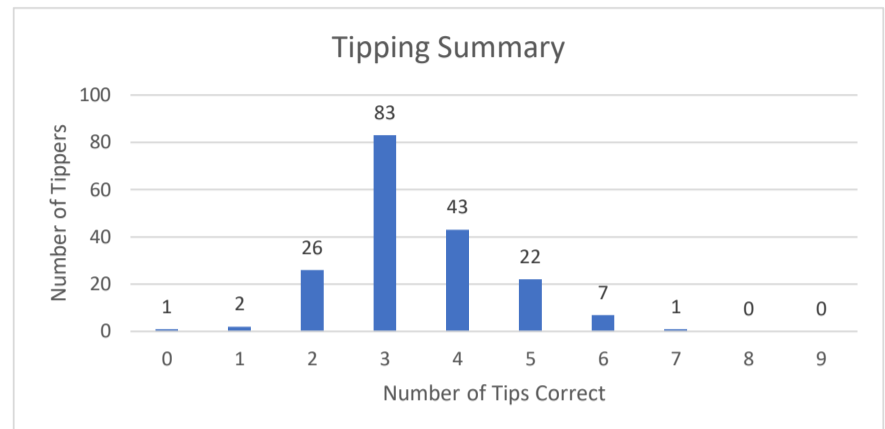

Round 22 tipping stats.		
Tips Entered	144	78%
Average score this week	3.4	
Wild Cards played	3	
Average Wild Card score	2.7	

AFL Ladder After Round 22		
Team	%	Pts
1 Sydney	125%	60
2 Port Adelaide	113%	56
3 GWS Giants	112%	56
4 Geelong	109%	56
5 Brisbane Lions	123%	54
6 Fremantle	115%	50
7 Western Bulldogs	118%	48
8 Hawthorn	108%	48
9 Carlton	107%	48
10 Essendon	96%	46
11 Collingwood	100%	44
12 Gold Coast	100%	40
13 Melbourne	98%	40
14 St Kilda	98%	36
15 Adelaide	102%	34
16 West Coast	72%	20
17 North Melbourne	68%	12
18 Richmond	64%	8

Match Results AFL Round 22	# of tippers correct	
Sydney 89 d Collingwood 86	97	67.4%
GWS Giants 82 d Brisbane Lions 64	10	6.9%
West Coast 102 d North Melbourne 97	11	7.6%
Geelong 73 d Fremantle 62	50	34.7%
Gold Coast 87 d Essendon 86	19	13.2%
Port Adelaide 53 d Melbourne 51	119	82.6%
Hawthorn 112 d Carlton 38	42	29.2%
St Kilda 99 d Richmond 51	131	91.0%
Adelaide 111 d Western Bulldogs 72	20	13.9%

Quarter Tipping Ranking - Quarter 4			
	Tips OK	Hit Rate	Game 1 Pts diff
1 Ann-Maree Barwic	27	75%	161
2 Stuart Morgan	26	72%	108
3 Jake Richardson	26	72%	171
4 Nick Whelan	25	69%	104
5 Anne Bassett	25	69%	105
6 Mark Drew	25	69%	189
7 Brad Barwick	24	67%	96
8 Callum Rawson	24	67%	141
9 Terry Hill	24	67%	204
10 Mark Richardson	24	67%	205
11 James Teirney	24	67%	254
12 Jeremy Hill	24	67%	273
13 Dobbie Smith	24	67%	408
14 Tyson Dahmes	24	67%	716
15 Aidan Donovan	24	67%	716
16 Callan Dahmes	24	67%	716
17 Jack Curtis	24	67%	716
18 Brodrick Overton	24	67%	716
19 Heath Fellows	23	64%	71
20 John Canavan	23	64%	115

Supporters' Summary		
Team Followed	Backed	Ducked
Sydney	6	-
Collingwood	15	3
Brisbane Lions	6	-
GWS Giants	-	-
North Melbourne	9	-
West Coast	1	2
Fremantle	-	-
Geelong	11	1
Essendon	10	1
Gold Coast	-	-
Melbourne	3	6
Port Adelaide	-	-
Carlton	17	1
Hawthorn	11	7
Richmond	2	8
St Kilda	10	-
Adelaide	-	-
Western Bulldogs	6	-

Regional Challenge		
Region	Num	Hit Rate
South	108	59.9%
North	72	59.3%

Gender Challenge		
Gender	Num	Hit Rate
Male	129	59.8%
Female	54	59.0%

Supporter's Challenge		
Team	Num	Hit Rate
Western Bulldogs	6	61.9%
Essendon	13	60.8%
Collingwood	22	60.4%
Geelong	14	60.0%
Sydney	6	60.0%
Brisbane Lions	8	59.9%
Adelaide	2	59.8%
Carlton	26	59.7%
Hawthorn	21	59.6%
St Kilda	12	59.2%
North Melbourne	12	58.9%
West Coast	3	58.9%
Port Adelaide	1	58.7%
Melbourne	11	58.7%
(none)	11	58.6%
Richmond	15	57.5%
Fremantle	1	53.4%

Hot Tip Summary		
	Survivors	0
	Dropouts	0
Team	Count	In Hand
Adelaide	-	-
Brisbane Lions	-	-
Carlton	-	-
Collingwood	-	-
Essendon	-	-
Fremantle	-	-
Geelong	-	-
Gold Coast	-	-
GWS Giants	-	-
Hawthorn	-	-
Melbourne	-	-
North Melbourne	-	-
Port Adelaide	-	-
Richmond	-	-
St Kilda	-	-
Sydney	-	-
West Coast	-	-
Western Bulldogs	-	-