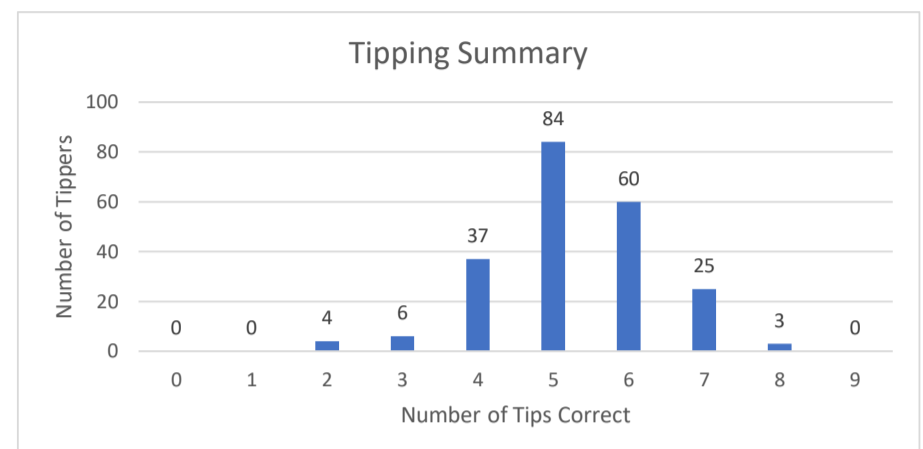

Round 23 tipping stats.			
Tips Entered	179	82%	
Average score this week	5.3		
Wild Cards played	9		
Average Wild Card score	5.6		

AFL Ladder After Round 23			
Team	%	Pts	
1 Collingwood	123%	68	
2 Brisbane Lions	123%	64	
3 Port Adelaide	112%	64	
4 Melbourne	125%	60	
5 Carlton	116%	54	
6 St Kilda	109%	52	
7 Sydney	112%	50	
8 GWS Giants	106%	48	
9 Western Bulldogs	108%	44	
10 Essendon	93%	44	
11 Geelong	115%	42	
12 Richmond	95%	42	
13 Adelaide	115%	40	
14 Fremantle	95%	36	
15 Gold Coast	93%	36	
16 Hawthorn	81%	28	
17 West Coast	53%	12	
18 North Melbourne	69%	8	

Match Results AFL Round 23		# of tippers correct	
Brisbane Lions 124 d Collingwood 100	79	44.1%	
Richmond 101 d North Melbourne 72	168	93.9%	
Carlton 91 d Gold Coast 87	156	87.2%	
GWS Giants 162 d Essendon 36	143	79.9%	
St Kilda 88 d Geelong 55	55	30.7%	
Sydney 74 d Adelaide 73	49	27.4%	
West Coast 92 d Western Bulldogs 85	3	1.7%	
Melbourne 87 d Hawthorn 60	163	91.1%	
Port Adelaide 74 d Fremantle 58	140	78.2%	

Quarter Tipping Ranking - Quarter 4				
	Tips OK	Hit Rate	Game 1	
			Pts	diff
1 Ann-Maree Keogh	35	78%	290	
2 Kylie Bennett	34	76%	372	
3 Mike Hunnibell	33	73%	147	
4 Glenn Eberle	33	73%	154	
5 Shannon Hill	33	73%	194	
6 Diane Izbicki	33	73%	222	
7 Rose Findlater	33	73%	224	
8 Robyn Wilkes	33	73%	282	
9 Tony Shea	33	73%	323	
10 Nick Holland	33	73%	934	
11 Lisa Eiszele	33	73%	934	
12 Simon Burgess	32	71%	134	
13 Teresa Harris	32	71%	136	
14 Matthew Taylor	32	71%	160	
15 Anne Lawless	32	71%	187	
16 Richard Bennett	32	71%	193	
17 Glenn Wheeler	32	71%	193	
18 Carol Steenhuis	32	71%	196	
19 Rhys Browning	32	71%	198	
20 Michael Verrier	32	71%	226	

Supporters' Summary		
Team Followed	Backed	Ducked
Collingwood	18	5
Brisbane Lions	3	-
Richmond	17	-
North Melbourne	2	7
Gold Coast	1	-
Carlton	19	1
GWS Giants	-	-
Essendon	10	3
St Kilda	10	4
Geelong	22	-
Adelaide	1	1
Sydney	4	1
Western Bulldogs	7	-
West Coast	-	4
Melbourne	10	-
Hawthorn	5	13
Fremantle	-	-
Port Adelaide	1	-

Regional Challenge			
Region	Num	Hit Rate	
South	139	63.6%	
North	78	62.9%	

Gender Challenge			
Gender	Num	Hit Rate	
Male	153	63.8%	
Female	64	62.1%	

Hot Tip Summary		
	Survivors	1
	Dropouts	0
Team	Count	In Hand
Adelaide	-	1
Brisbane Lions	-	-
Carlton	-	-
Collingwood	-	-
Essendon	-	1
Fremantle	-	-
Geelong	-	1
Gold Coast	-	1
GWS Giants	-	-
Hawthorn	-	1
Melbourne	-	-
North Melbourne	-	1
Port Adelaide	1	✓
Richmond	-	-
St Kilda	-	-
Sydney	-	-
West Coast	-	1
Western Bulldogs	-	-