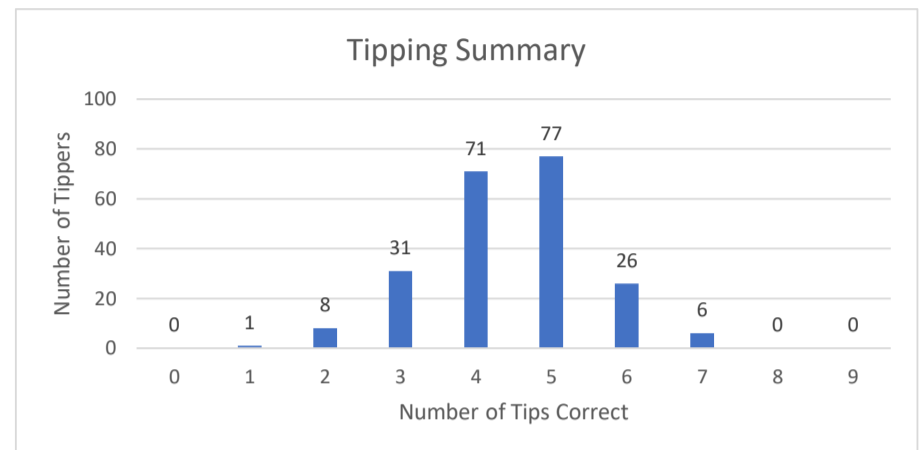

Round 3 tipping stats.			
Tips Entered	203	92%	
Average score this week	4.4		
Wild Cards played	15		
Average Wild Card score	4.5		

AFL Ladder After Round 3			
Team	%	Pts	
1 St Kilda	150%	12	
2 Collingwood	150%	12	
3 Carlton	109%	10	
4 Melbourne	137%	8	
5 Sydney	134%	8	
6 Essendon	129%	8	
7 North Melbourne	94%	8	
8 Richmond	109%	6	
9 Fremantle	112%	4	
10 GWS Giants	95%	4	
11 Adelaide	94%	4	
12 West Coast	90%	4	
13 Port Adelaide	85%	4	
14 Brisbane Lions	79%	4	
15 Gold Coast	79%	4	
16 Western Bulldogs	67%	4	
17 Hawthorn	60%	4	
18 Geelong	83%	0	

Match Results AFL Round 3	# of tippers correct	
Western Bulldogs 67 d Brisbane Lions 53	36	17.7%
Collingwood 63 d Richmond 49	177	87.2%
Hawthorn 80 d North Melbourne 61	38	18.7%
Carlton 74 d GWS Giants 64	188	92.6%
St Kilda 92 d Essendon 74	137	67.5%
Adelaide 117 d Port Adelaide 86	15	7.4%
Gold Coast 73 d Geelong 54	9	4.4%
Melbourne 134 d Sydney 84	120	59.1%
Fremantle 108 d West Coast 67	168	82.8%

Quarter Tipping Ranking - Quarter 1			
	Tips OK	Hit Rate	Game 1 Pts diff
1 Kylie Bennett	19	70%	118
2 Callum Rawson	18	67%	121
3 Trevor Duggan	18	67%	232
4 Tony Young	17	63%	70
5 Michael Verrier	17	63%	76
6 Craig Owens	17	63%	85
7 David Berry	17	63%	98
8 Mark Baker	17	63%	105
9 Sarah Dahmes	17	63%	120
10 Brett Templar	17	63%	126
11 Jenna McKay	17	63%	133
12 Anthony Bransden	17	63%	137
13 Heath Fellows	17	63%	150
14 James Fitzgerald	17	63%	228
15 Belinda Lehner	16	59%	59
16 Brian Whelan	16	59%	75
17 Dan Hollingsworth	16	59%	83
18 Barbara Stewart	16	59%	87
19 Squiggle Compute	16	59%	87
20 Cyril Masters	16	59%	89

Supporters' Summary		
Team Followed	Backed	Ducked
Western Bulldogs	3	6
Brisbane Lions	4	-
Collingwood	24	-
Richmond	8	10
Hawthorn	5	15
North Melbourne	12	1
GWS Giants	-	-
Carlton	26	-
St Kilda	15	1
Essendon	10	2
Port Adelaide	-	-
Adelaide	-	2
Gold Coast	-	1
Geelong	23	-
Melbourne	10	2
Sydney	6	2
Fremantle	-	-
West Coast	3	1

Hot Tip Summary		
	Survivors	13
	Dropouts	37
Team	Count	In Hand
Adelaide		12
Brisbane Lions		12
Carlton		8
Collingwood		6
Essendon		5
Fremantle		11
Geelong		12
Gold Coast		12
GWS Giants		12
Hawthorn		12
Melbourne		6
North Melbourne		11
Port Adelaide		12
Richmond		11
St Kilda		11
Sydney		3
West Coast		12
Western Bulldogs		12