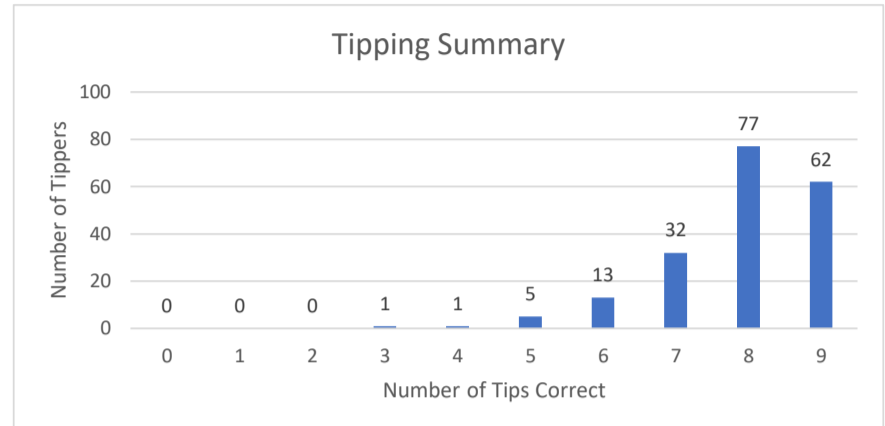

Round 4 tipping stats.		
Tips Entered	171	90%
Average score this week	7.9	
Wild Cards played	13	
Average Wild Card score	8.2	

AFL Ladder After Round 4		
Team	%	Pts
1 GWS Giants	155%	16
2 Melbourne	129%	16
3 Sydney	127%	16
4 Carlton	123%	16
5 Geelong	122%	16
6 Port Adelaide	147%	12
7 Fremantle	129%	12
8 Western Bulldogs	125%	8
9 St Kilda	103%	8
10 Gold Coast	91%	8
11 Collingwood	88%	8
12 Essendon	82%	8
13 Brisbane Lions	108%	4
14 Richmond	83%	4
15 Adelaide	75%	0
16 Hawthorn	69%	0
17 North Melbourne	60%	0
18 West Coast	50%	0

Match Results AFL Round 4	# of tippers correct
Melbourne 78 d Adelaide 63	148 86.5%
Brisbane Lions 112 d North Melbourne 42	170 99.4%
Port Adelaide 111 d Essendon 42	158 92.4%
Sydney 104 d West Coast 78	171 100.0%
Carlton 73 d Fremantle 63	141 82.5%
Geelong 95 d Western Bulldogs 91	113 66.1%
GWS Giants 117 d Gold Coast 89	167 97.7%
St Kilda 67 d Richmond 60	136 79.5%
Collingwood 77 d Hawthorn 72	163 95.3%

Quarter Tipping Ranking - Quarter 1			
	Tips OK	Hit Rate	Game 1 Pts diff
1 Karen Chandler	30	79%	76
2 Lee Beaumont	30	79%	126
3 Shaun Heather	29	76%	48
4 Matthew Christian	29	76%	48
5 Craig McKinlay	29	76%	55
6 Ann-Maree Keogh	29	76%	67
7 Billy Godwin	29	76%	82
8 Squiggle Compute	29	76%	89
9 Andrew Beven	29	76%	96
10 Kristen Bartley	29	76%	105
11 Rodney Steven	29	76%	116
12 Teresa Harris	29	76%	140
13 Andrew Mansfield	29	76%	207
14 Tristan Barnett	28	74%	55
15 Brian Whelan	28	74%	56
16 Garry Young	28	74%	59
17 Glenn Wheeler	28	74%	59
18 Tony Shea	28	74%	59
19 Lisa Harris	28	74%	62
20 Rose Findlater	28	74%	65

Supporters' Summary		
Team Followed	Backed	Ducked
Adelaide	1	1
Melbourne	10	-
Brisbane Lions	6	-
North Melbourne	-	11
Port Adelaide	-	1
Essendon	5	8
West Coast	-	3
Sydney	6	-
Fremantle	-	-
Carlton	24	1
Western Bulldogs	2	4
Geelong	14	-
Gold Coast	-	-
GWS Giants	-	-
Richmond	5	6
St Kilda	12	-
Collingwood	23	-
Hawthorn	6	14

Regional Challenge		
Region	Num	Hit Rate
South	109	67.7%
North	77	65.5%

Gender Challenge		
Gender	Num	Hit Rate
Male	132	67.2%
Female	57	65.2%

Supporter's Challenge		
Team	Num	Hit Rate
Western Bulldogs	6	70.2%
Melbourne	11	69.9%
Essendon	13	69.8%
Adelaide	2	69.7%
Sydney	7	69.2%
Carlton	26	68.0%
Collingwood	23	68.0%
Geelong	14	67.3%
St Kilda	13	67.2%
Brisbane Lions	8	66.4%
West Coast	3	65.8%
(none)	12	65.4%
North Melbourne	12	64.6%
Richmond	15	63.3%
Hawthorn	23	62.1%
Port Adelaide	1	60.5%
Fremantle	1	52.6%

Hot Tip Summary		
	Survivors	17
	Dropouts	1
Team	Count	In Hand
Adelaide	-	17
Brisbane Lions	7	✓ 10
Carlton	-	11
Collingwood	4	✓ 13
Essendon	-	17
Fremantle	-	11
Geelong	-	15
Gold Coast	-	5
GWS Giants	-	3
Hawthorn	-	17
Melbourne	-	14
North Melbourne	-	17
Port Adelaide	1	✓ 10
Richmond	-	16
St Kilda	-	17
Sydney	5	✓ 5
West Coast	-	17
Western Bulldogs	-	6