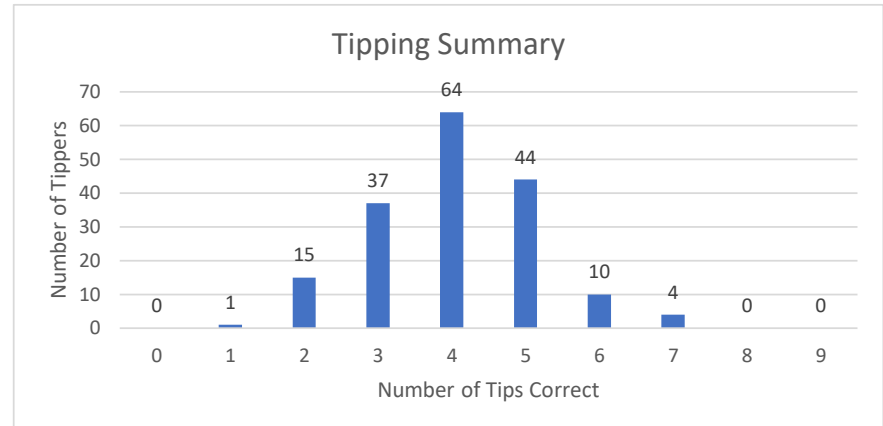

Round 6 tipping stats.		
Tips Entered	163	93%
Average score this week	4.0	
Wild Cards played	7	
Average Wild Card score	4.4	

AFL Ladder After Round 6		
Team	%	Pts
1 Collingwood	137%	20
2 Brisbane Lions	106%	20
3 Gold Coast	151%	16
4 GWS Giants	135%	16
5 Adelaide	132%	16
6 Geelong	127%	16
7 Hawthorn	108%	16
8 Western Bulldogs	110%	12
9 Fremantle	105%	12
10 Port Adelaide	98%	12
11 Essendon	93%	12
12 St Kilda	90%	12
13 Carlton	122%	8
14 Sydney	101%	8
15 Richmond	66%	8
16 North Melbourne	73%	4
17 Melbourne	69%	4
18 West Coast	55%	0

Match Results AFL Round 6	# of tippers correct	%
Collingwood 105 d Brisbane Lions 53	34	20.9%
Carlton 153 d North Melbourne 71	136	83.4%
Essendon 77 d West Coast 75	156	95.7%
Melbourne 107 d Fremantle 97	21	12.9%
Adelaide 52 d GWS Giants 34	65	39.9%
Richmond 80 d Gold Coast 69	7	4.3%
Port Adelaide 85 d Sydney 77	23	14.1%
Western Bulldogs 127 d St Kilda 56	115	70.6%
Geelong 86 d Hawthorn 79	103	63.2%

Quarter Tipping Ranking - Quarter 1			
	Tips OK	Hit Rate	Game 1 Pts diff
1 Catie Owens	41	77%	303
2 Rodney Steven	40	75%	169
3 Jarad Hughes	40	75%	248
4 Jon Fulton	40	75%	258
5 Mark Dennison	39	74%	223
6 Greg Hine	39	74%	283
7 Greg Smart	39	74%	694
8 Shaun Heather	38	72%	155
9 Liam Wright	38	72%	165
10 Squiggle Compute	38	72%	209
11 Nick Murnane	38	72%	215
12 Gus Viney	38	72%	217
13 Kristen Bartley	38	72%	221
14 Nick Holland	38	72%	237
15 Craig Owens	38	72%	239
16 Rhys Browning	38	72%	240
17 Rachel Barber	38	72%	261
18 Tony Shea	38	72%	263
19 Teresa Harris	38	72%	292
20 Mark Spooner	38	72%	334

Supporters' Summary		
Team Followed	Backed	Ducked
Brisbane Lions	7	-
Collingwood	14	3
North Melbourne	2	7
Carlton	19	1
West Coast	-	3
Essendon	10	-
Melbourne	2	6
Fremantle	-	-
Adelaide	1	-
GWS Giants	-	-
Richmond	2	13
Gold Coast	-	-
Sydney	7	1
Port Adelaide	1	-
Western Bulldogs	8	1
St Kilda	10	3
Geelong	12	-
Hawthorn	14	3

Regional Challenge		
Region	Num	Hit Rate
North	64	64.9%
South	106	64.3%

Gender Challenge		
Gender	Num	Hit Rate
Male	118	65.2%
Female	52	62.9%

Supporter's Challenge		
Team	Num	Hit Rate
Adelaide	1	67.9%
Sydney	8	66.7%
Western Bulldogs	9	66.7%
Brisbane Lions	7	66.3%
Collingwood	18	65.8%
Hawthorn	18	65.0%
Geelong	14	65.0%
Essendon	11	64.2%
West Coast	4	64.2%
St Kilda	15	64.2%
North Melbourne	9	63.9%
Carlton	22	63.4%
Richmond	15	63.3%
Port Adelaide	1	62.3%
(none)	12	62.3%
Melbourne	9	60.4%
Fremantle	1	58.5%

Hot Tip Summary			
	Survivors	15	
	Dropouts	19	
Team	Count	In Hand	
Adelaide	-	12	
Brisbane Lions	1	×	2
Carlton	2	✓	5
Collingwood	-		14
Essendon	12	✓	2
Fremantle	2	×	6
Geelong	-		9
Gold Coast	13	×	11
GWS Giants	1	×	6
Hawthorn	-		11
Melbourne	-		15
North Melbourne	-		15
Port Adelaide	-		11
Richmond	-		15
St Kilda	-		9
Sydney	2	×	11
West Coast	-		15
Western Bulldogs	1	✓	11