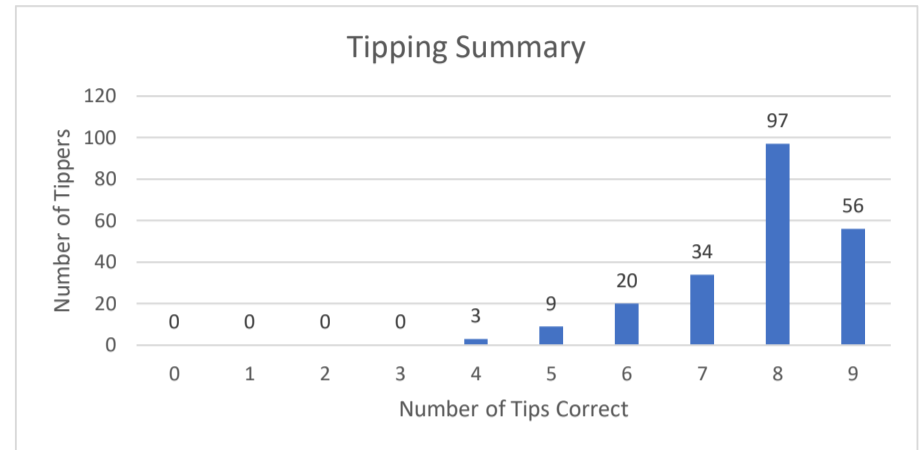

Round 8 tipping stats.		
Tips Entered	192	88%
Average score this week	7.8	
Wild Cards played	10	
Average Wild Card score	8.2	

AFL Ladder After Round 8		
Team	%	Pts
1 Collingwood	121%	28
2 Melbourne	138%	24
3 St Kilda	137%	24
4 Brisbane Lions	122%	24
5 Port Adelaide	103%	24
6 Geelong	136%	20
7 Western Bulldogs	100%	20
8 Carlton	107%	18
9 Essendon	109%	16
10 Adelaide	108%	16
11 Sydney	100%	12
12 Fremantle	95%	12
13 GWS Giants	92%	12
14 Gold Coast	91%	12
15 Richmond	96%	10
16 North Melbourne	65%	8
17 West Coast	63%	4
18 Hawthorn	62%	4

Match Results AFL Round 8	# of tippers correct
Brisbane Lions 100 d Carlton 74	93 48.4%
Richmond 104 d West Coast 58	190 99.0%
Geelong 98 d Adelaide 72	183 95.3%
Melbourne 90 d Gold Coast 85	184 95.8%
Western Bulldogs 86 d GWS Giants 71	145 75.5%
Fremantle 117 d Hawthorn 48	175 91.1%
Port Adelaide 92 d Essendon 87	166 86.5%
Collingwood 77 d Sydney 48	169 88.0%
St Kilda 64 d North Melbourne 34	192 100.0%

Quarter Tipping Ranking - Quarter 2			
	Tips OK	Hit Rate	Game 1 Pts diff
1 Steve Robertson	16	89%	4
2 John Canavan	16	89%	15
3 Anne Lawless	16	89%	17
4 Jon Murray	16	89%	29
5 Nathan Donoghue	16	89%	32
6 Alex Izbicki	16	89%	34
7 Lachy Watt	16	89%	36
8 Belinda Lehner	16	89%	101
9 Jake Richardson	16	89%	101
10 Liam Wright	16	89%	165
11 James Teirney	15	83%	5
12 Tony Young	15	83%	5
13 Blake Cassidy	15	83%	6
14 Mark Egan	15	83%	6
15 Brian Fleming	15	83%	7
16 Gary Banelis	15	83%	10
17 Rhys Browning	15	83%	13
18 Nick Holland	15	83%	13
19 Craig McKinlay	15	83%	15
20 Jarad Hughes	15	83%	15

Supporters' Summary		
Team Followed	Backed	Ducked
Carlton	17	5
Brisbane Lions	4	-
Richmond	17	-
West Coast	-	4
Geelong	24	-
Adelaide	-	2
Gold Coast	-	1
Melbourne	11	-
GWS Giants	-	-
Western Bulldogs	6	2
Fremantle	-	-
Hawthorn	8	10
Port Adelaide	1	-
Essendon	5	9
Collingwood	22	1
Sydney	1	6
North Melbourne	-	11
St Kilda	14	-

Regional Challenge			
Region	Num	Hit Rate	
South	139	63.3%	
North	78	62.6%	

Gender Challenge			
Gender	Num	Hit Rate	
Male	153	63.8%	
Female	64	61.3%	

Hot Tip Summary		
	Survivors	10
	Dropouts	0
Team	Count	In Hand
Adelaide	-	8
Brisbane Lions	-	3
Carlton	-	3
Collingwood	-	4
Essendon	-	5
Fremantle	1 ✓	8
Geelong	1 ✓	4
Gold Coast	-	9
GWS Giants	-	8
Hawthorn	-	10
Melbourne	-	2
North Melbourne	-	8
Port Adelaide	1 ✓	2
Richmond	3 ✓	6
St Kilda	4 ✓	2
Sydney	-	3
West Coast	-	10
Western Bulldogs	-	5